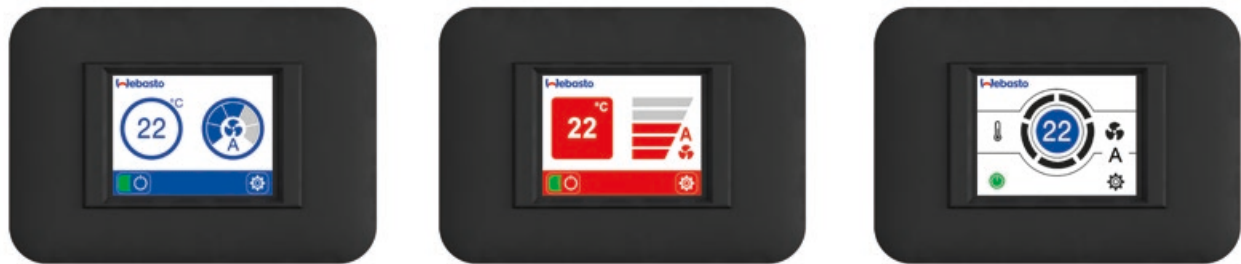

Air conditioning control elements

BlueCool MyTouch

The BlueCool MyTouch display is the standard display for all BlueCool A/C Series and is part of a complete electronic control system including the A/C controller card and connecting cables / sensors.

Key benefits at a glance:

- Standard display for all BlueCool A/C units
- Full color, high resolution, interactive 2,4" touch display
- Individual customizable Multi Design Touch Display with 3 different user designs
- Intuitive icons and menus
- 3 different menu levels with
 - Easy intuitive operation for end customer
 - Advanced settings for crew member
 - Complete parameter access for technician with clear text message
- Compatible with cover plates systems like Vimar Eikon, Eikon EVO, Plana and Bticino Axolute

Display Features

Customizable to many cover plate systems

- Vimar Eikon
- Vimar Eikon EVO
- Vimar Plana
- Btcino Axolute

Measurements